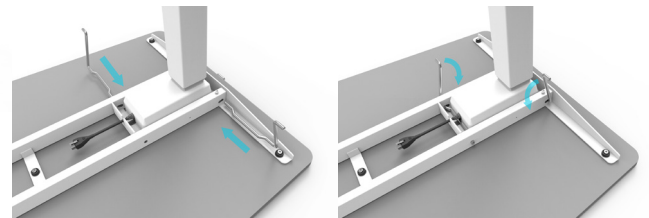

SMART SCREEN

SMART FEATURES:

Smart Screen

An innovative, uncomplicated connection from screen to beam. No secondary attachment required. Available in standard or custom colors for privacy between workstations.

Smart Cable Management

A cleaner way to hide cables without compromising the design of the desk. The scissor-shaped cord manager moves seamlessly as the user adjusts the desk. The top cable tray easily clicks into the table top, while providing the option for table top power.

Smart Top Frame

Featuring our patented lock & click handle system, leg columns snap into place with no mechanical attachment. A simple turn of the handle provides a secure and stable attachment from column to frame.