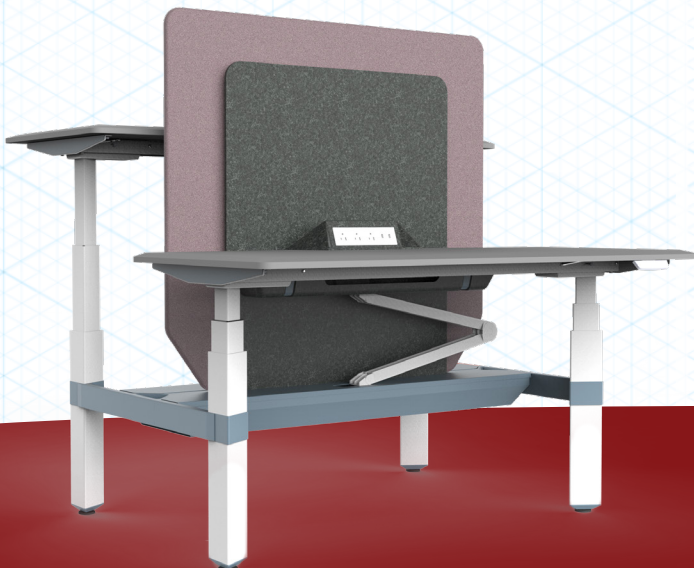

SMART SYSTEM

REDEFINING THE TRADITIONAL HEIGHT ADJUSTABLE TABLE

Get Smart. An intelligent and innovative approach to height adjustable table frames, the Smart System is a collection of components that provide uncompromising stability, simplified assembly, and unlimited design options for freestanding, back-to-back, and benching applications.

5x Faster Installation

The Smart System provides 5x faster installation with less than half of the components and materials required for traditional installation methods. Eliminate up to 85% of total materials used when using a ZGO Solutions back-to-back system over the traditional assembly method.

Future Proofing

Smart System desk systems are designed to be reconfigured between freestanding, back-to-back, and benching applications, as well as between product collections, without disrupting the original design intent. With only a few additional components the Smart System allows for seamless flexibility as office needs change.

Access to Color

Choose between our 20 standard colors or your own custom color option, add an extra pop of color to any Smart System desk system for ultimate brand expression.