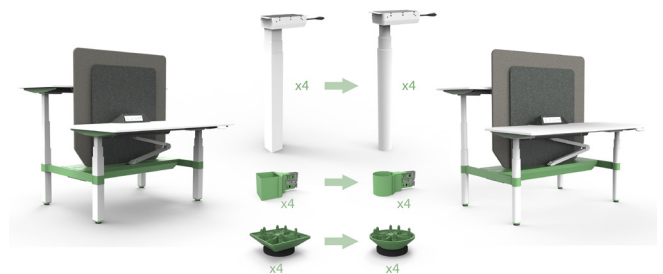

Smart Cable Management

A cleaner way to hide cables without compromising the design of the desk. The scissor-shaped cord manager moves seamlessly as the user adjusts the desk. The top cable tray easily clicks into the table top, while providing the option for table top power.

Smart Top Frame

Featuring our patented lock & click handle system, leg columns snap into place with no mechanical attachment. A simple turn of the handle provides a secure and stable attachment from column to frame.

Smart Reconfiguration

Smart System products are designed and engineered to provide a wide range of design freedom through the reuse of different product collection components.

Square to Round column Back-to-Back